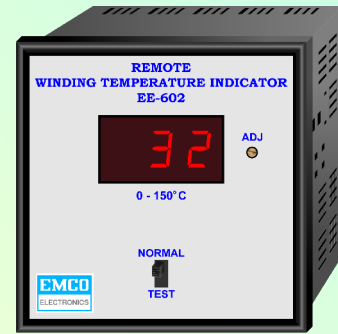

Remote Temperature Indicator : EE-602

ROTI

RWTI

EE-602

EMCO Electronics ROTI / RWTI EE-602 are remote temperature indicators which indicate temperature proportional to resistance input. The temperature is indicated on a 3 digit 7 segment LED display. The 3 wires viz Min., Max., and Com. coming from 440E or 2K8 pot within the main analog type OTI / WTI are connected to Min., Max. and Com. Terminals on the unit as indicated on the rear panel. Test / Normal switch is used for testing the display.

Features

- ❖ Microcontroller based circuitry
- ❖ 3 digit 7-segment display
- ❖ Standard panel cutout
- ❖ Full scale adjustment facility
- ❖ Universal Power Supply
- ❖ 4-20mA output or input (optional)

Technical Specifications

Input Resistance	:	0 to 440 / 2.8KE \pm 1% or as specified
Temperature Range	:	0°C to 150°C
Accuracy	:	\pm 2°C
Display	:	3 digit 7 segment LED display
Auxiliary Supply	:	95-260V AC/DC, 5VA
Dimensions	:	96 x 96 x 132 mm (H x W X D)
Panel Cutout	:	92 x 92 mm (H x W)
Operating Temp.	:	0°C to 45°C
Weight	:	0.5Kg. approx.
Options	:	1) PT-100 Sensor Input 2) 4-20mA input 3) 4-20mA output for SCADA