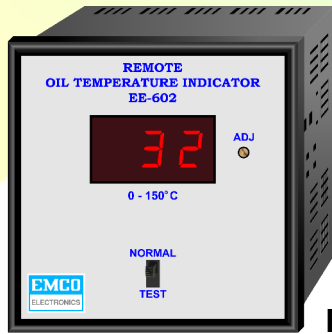

Remote Temperature Indicator : EE-602

ROTI

RWTI

EE-602

EMCO Electronics ROTI / RWTI EE-602 are remote temperature indicators which indicate temperature proportional to resistance input. The temperature is indicated on a 3 digit 7 segment LED display. The 3 wires viz Min., Max., and Com. coming from 440E or 2K8 pot within the main analog type OTI / WTI are connected to Min., Max. and Com. Terminals on the unit as indicated on the rear panel. Test / Normal switch is used for testing the display.

Features

- ❖ Microcontroller based circuitry
- ❖ 3 digit 7-segment display
- ❖ Standard panel cutout
- ❖ Full scale adjustment facility
- ❖ Universal Power Supply
- ❖ 4-20mA output or input (optional)

Technical Specifications

Input Resistance	:	0 to 440 / 2.8KE \pm 1% or as specified
Temperature Range	:	0°C to 150°C
Accuracy	:	\pm 2°C
Display	:	3 digit 7 segment LED display
Auxiliary Supply	:	95-260V AC/DC, 5VA
Dimensions	:	96 x 96 x 132 mm (H x W X D)
Panel Cutout	:	92 x 92 mm (H x W)
Operating Temp.	:	0°C to 45°C
Weight	:	0.5Kg. approx.
Options	:	1) PT-100 Sensor Input 2) 4-20mA input 3) 4-20mA output for SCADA